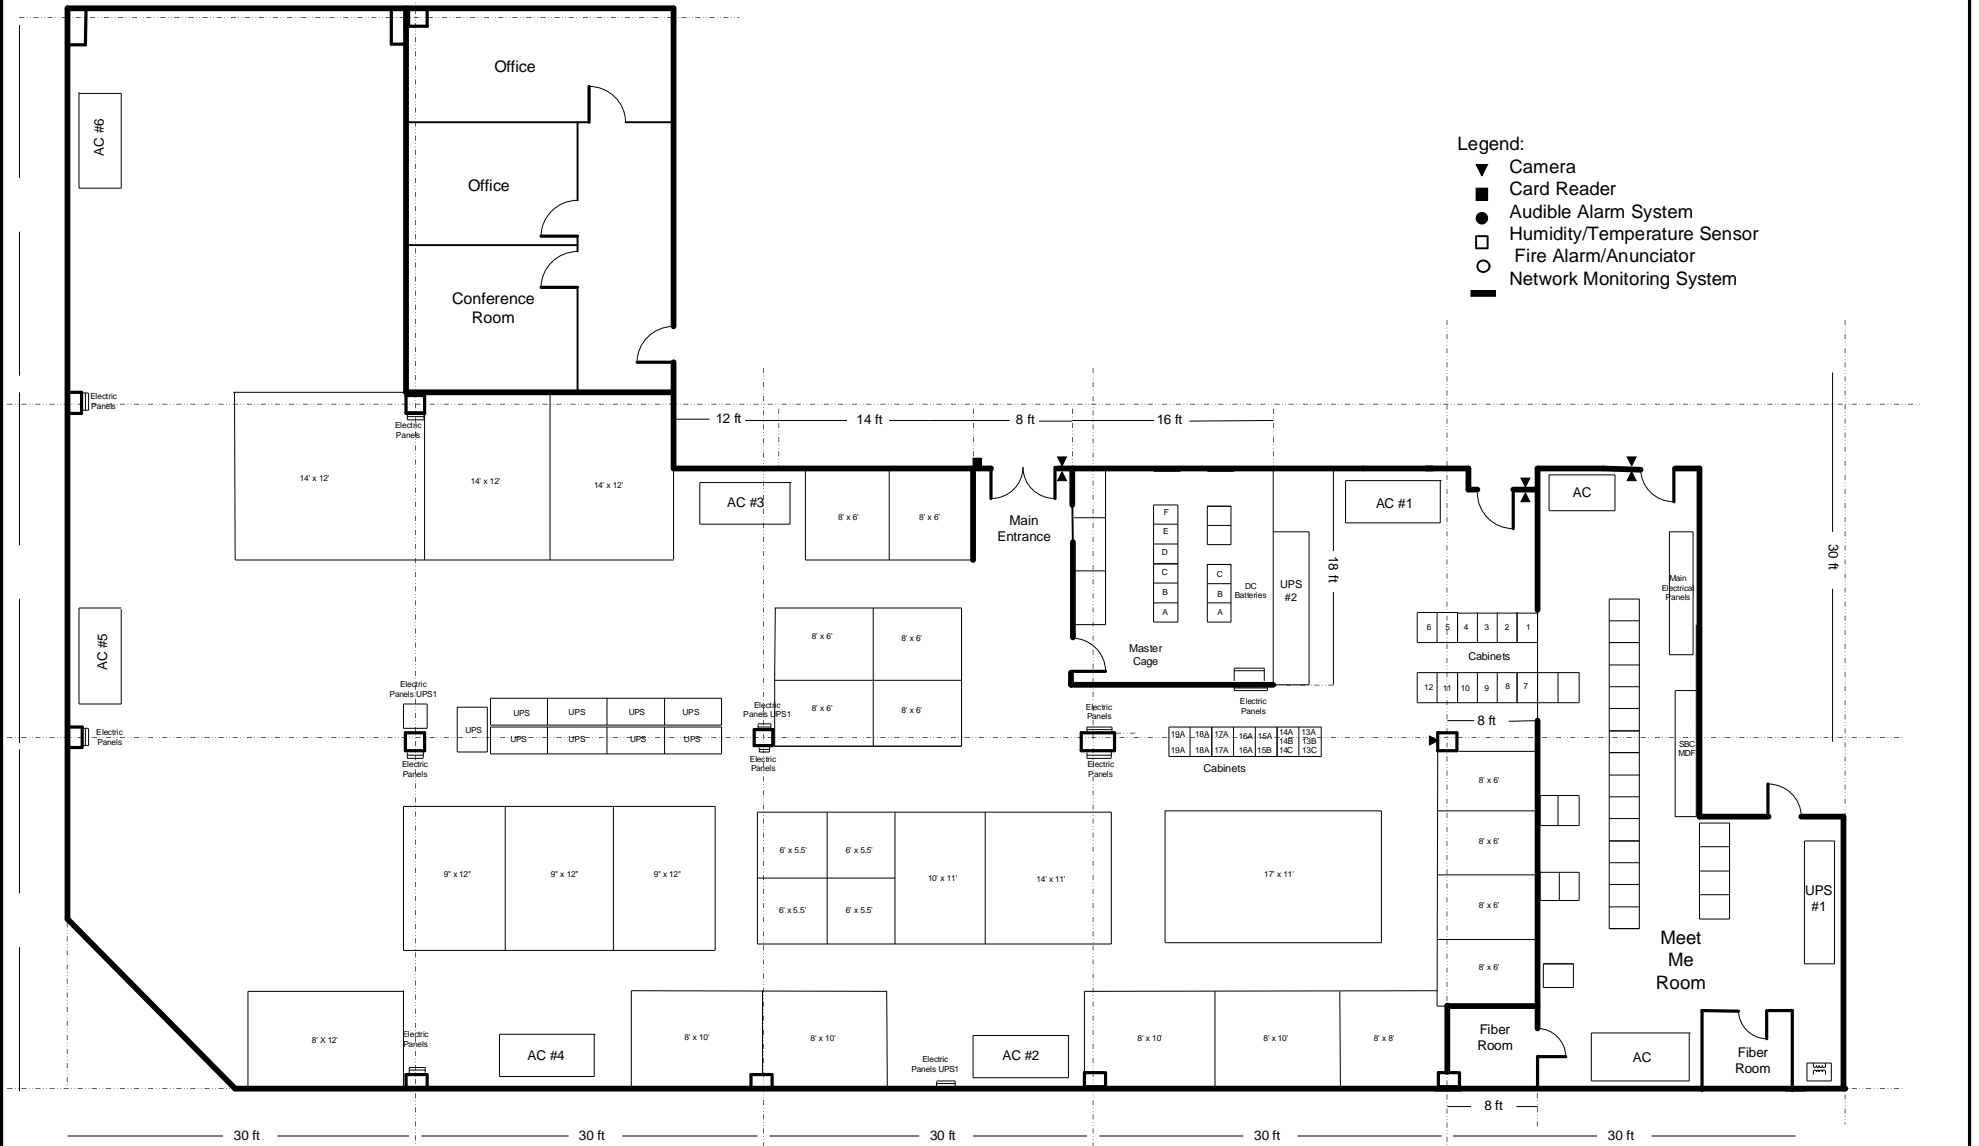

800 S Hope Basement Floor Plan

- Legend:**
- ▼ Camera
 - Card Reader
 - Audible Alarm System
 - ◐ Humidity/Temperature Sensor
 - Fire Alarm/Anunciator
 - ▬ Network Monitoring System